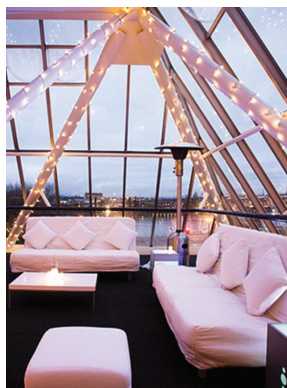

Bravo! Member Since 1995