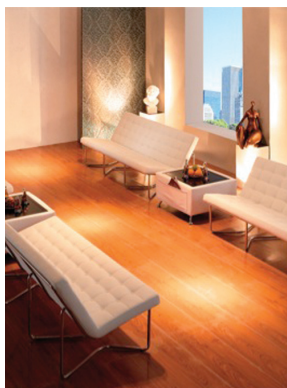

Contact

Scott Galloway

p. 877.923.7273

e. info@westcoastdrape.com

facebook.com/WCD.BlushDuJour

twitter.com/WCD_BlushDuJour

www.westcoastdrape.com/furniture

Price

Prices vary – please call for more information.

Quick Facts

- Inspiring styles
- Infinite design combinations
- High quality construction & materials
- Pricing per piece to work with any budget
- Flexible & dependable delivery
- Outstanding customer service