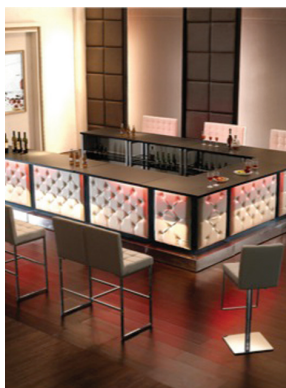

Contact

Scott Galloway

p. 877.923.7273

e. info@westcoastdrape.com

facebook.com/WCD.BlushDuJour

twitter.com/WCD_BlushDuJour

www.westcoastdrape.com/furniture

Price

Prices vary – please call for more information.

Quick Facts

- Inspiring styles
- Infinite design combinations
- High quality construction & materials
- Pricing per piece to work with any budget
- Flexible & dependable delivery
- Outstanding customer service